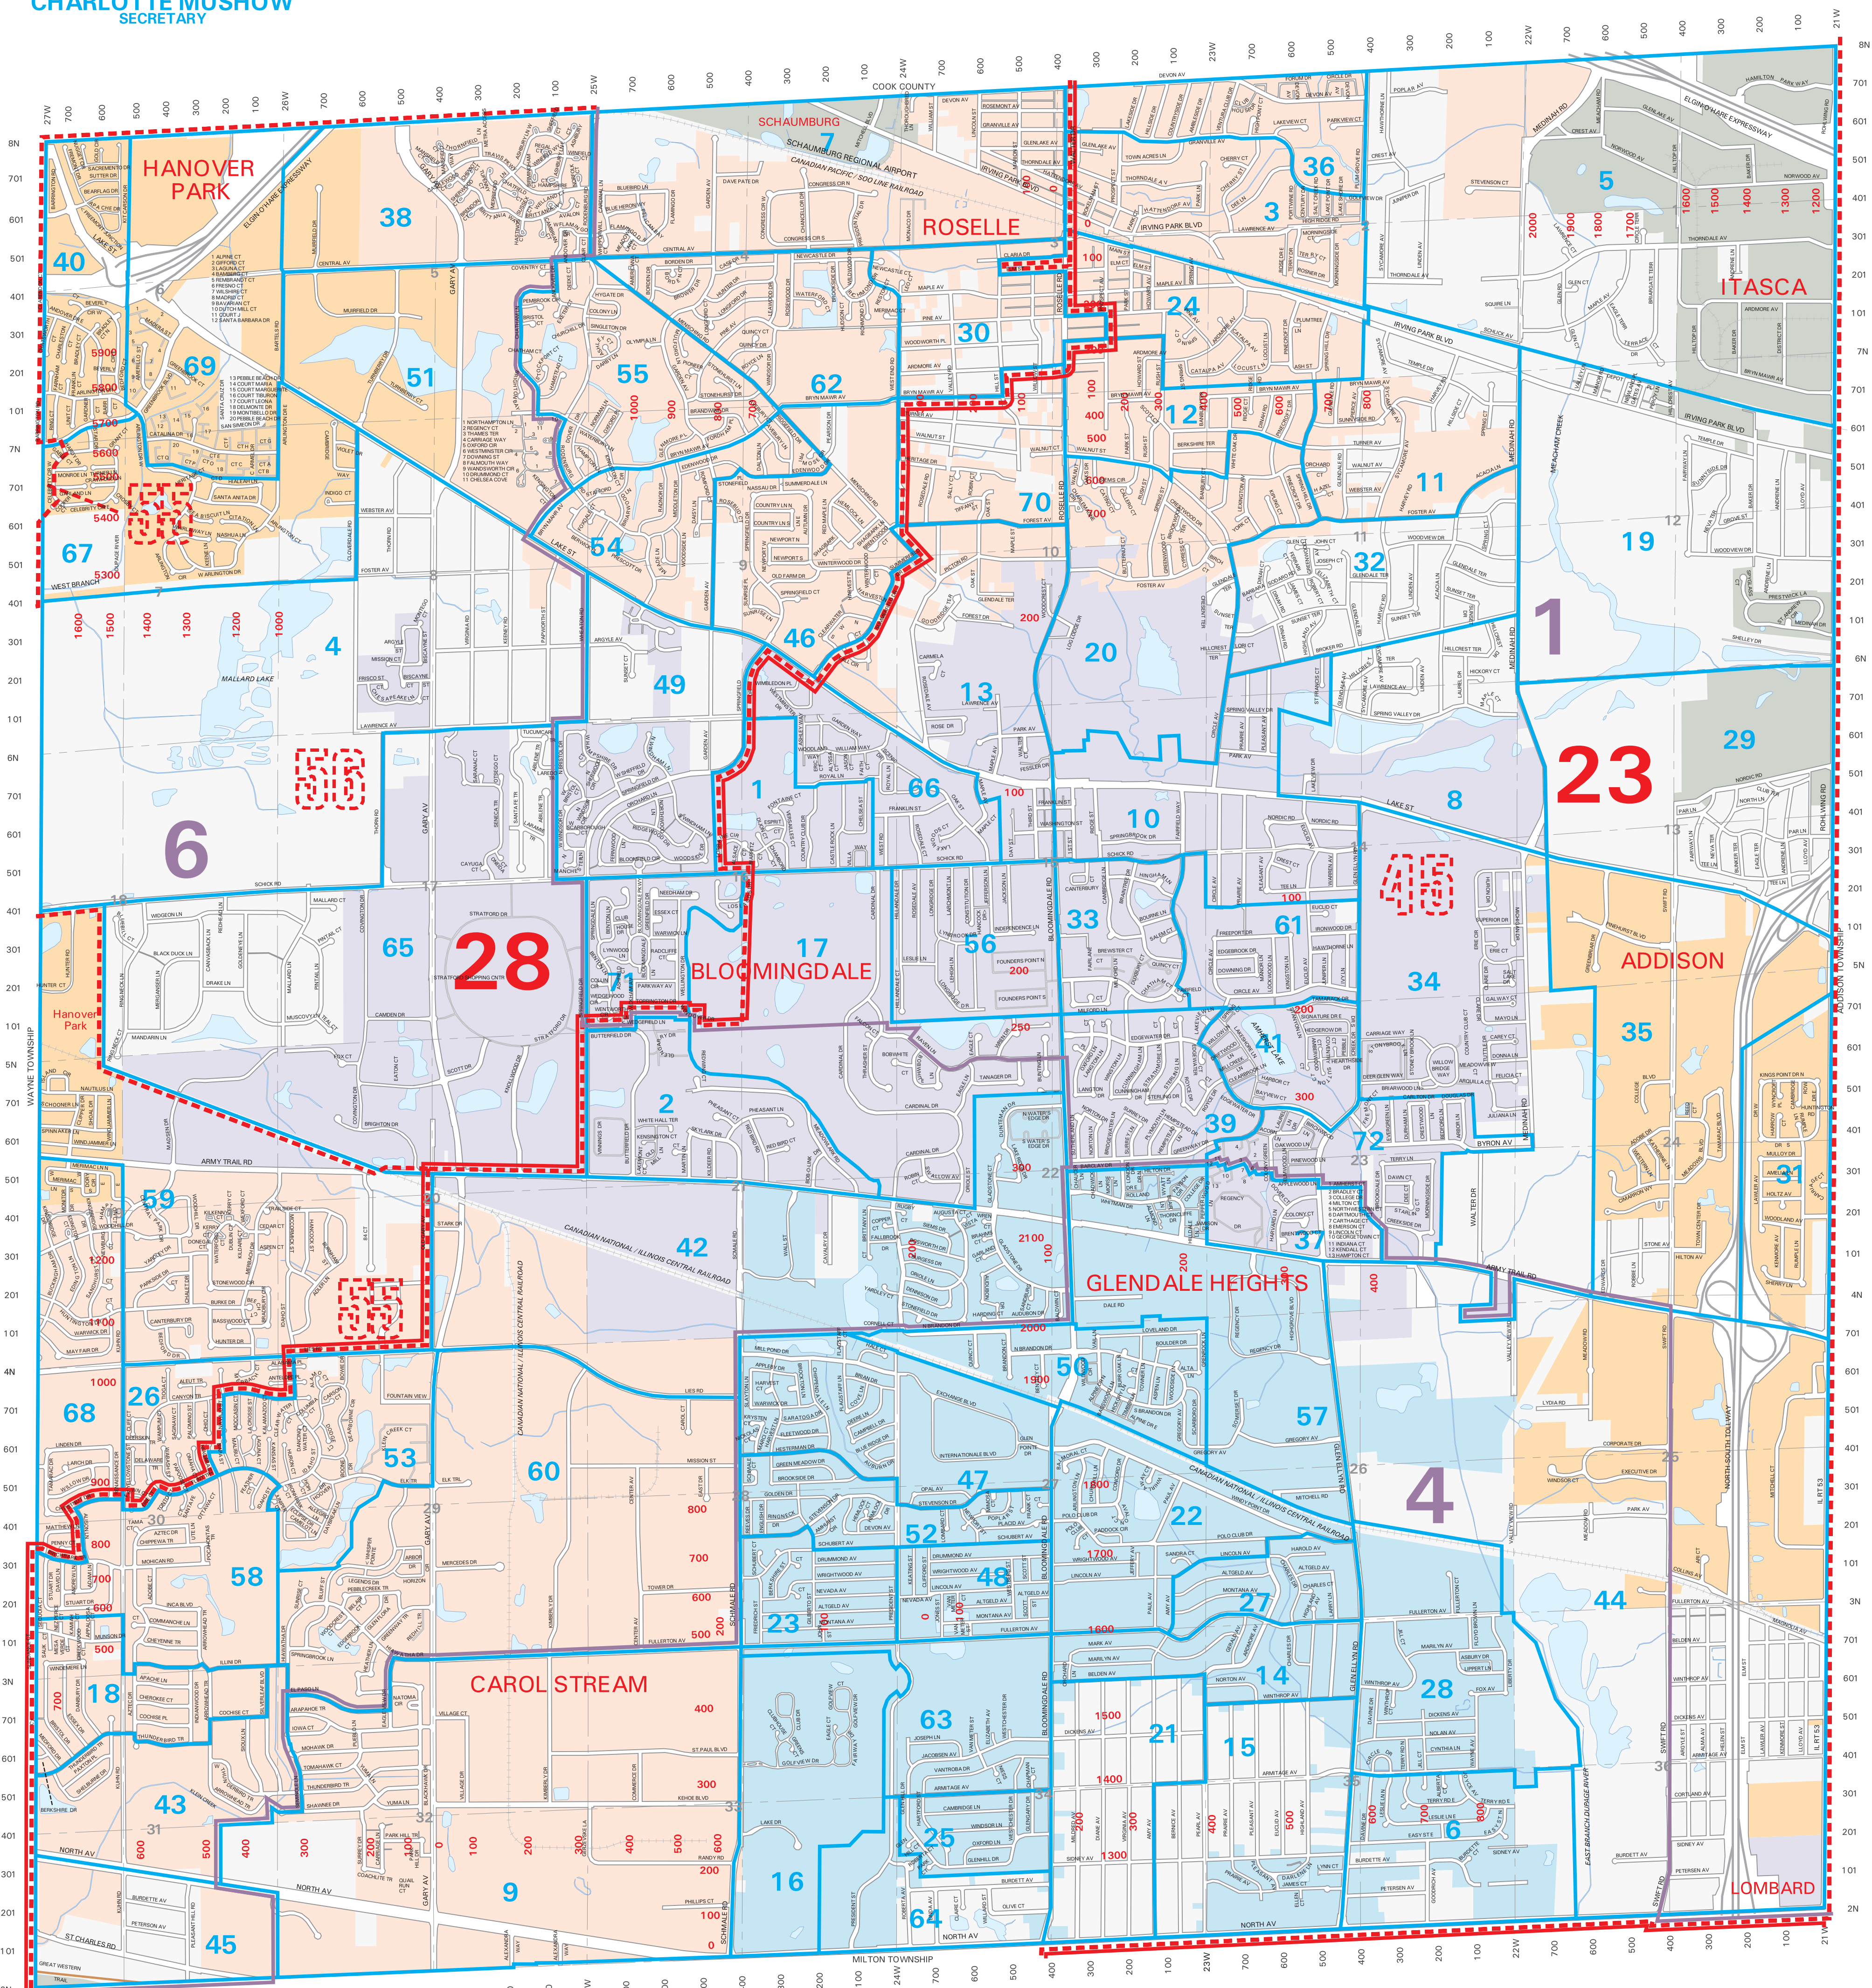

COMMISSIONERS

J. P. "Rick" Carney
CHAIRMAN

JEANNE McNAMARA
VICE CHAIRMAN

CHARLOTTE MUSHOW
SECRETARY

BLOOMINGDALE TOWNSHIP DU PAGE COUNTY

ROBERT T. SAAR
EXECUTIVE DIRECTOR

BLOOMINGDALE TOWNSHIP ELECTION DISTRICTS

- Precincts
- DuPage County Board Districts 1, 4, & 6
- Representative Districts 45, 55 & 56
- Legislative (Senate) District 23 & 28
- Totally within Congressional District 6

BLOOMINGDALE
Odd numbers on
North & East sides
of streets.

GLENDALE HEIGHTS
Odd Numbers on
South & East sides
of streets.

ROSELLE
Odd Numbers on
South & East sides
of streets.

DuPage County Election Commission

Wheaton, IL

January 2006

Prepared By
DuPage County
Information Technology Department
Print Date: March 16, 2006